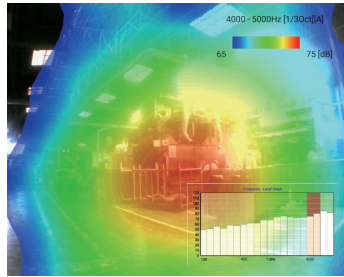

Acoustic Camera On Your Hand

SoundGraphy

Portable and Quick
Noise Sources Identification

Features

- Super Small and Lightweight
- Battery Operation, A/C Power is Not Required
- Easy Connection
- Quick Operation with Tablet PC
- Realtime Noise Source Identification
- Record Data and Post Processing
- Noise Movie Recording Allows to Share Information from "GENBA"

Lightweight and Compact

Applications

Identifying Rattling Noise

Noise Survey in Factory

Verifying Noise Countermeasure

System Configurations

Specifications

Hardware	
Sensor	
Number of Microphones	16
Number of Cameras	1
Number of LED Lights	2
Mounting Screw	1/4-20UNC
Dimensions	diameter: 100 mm
Weight	200 g (without cables)
Processor	
Dimensions	75 mm x 135 mm x 35 mm
Weight	214 g (without batteries)
Power Supply	AA battery x 4 pcs or DC 5V 2A
Communication	Wi-Fi
Complying Standards	IEEE 802.11a/n or g/n
Supported Encryption	WPA2-PSK
Common for both Sensor and Processor	
Operating Temperature	0 to 40 °C
Operating Humidity	90% or lower, without condensation
Software	
Sound Pressure Level Display	Bandwidth: 1/1, 1/3, 1/6, 1/9 or 1/12 octave band Frequency range: 100 to 8,000 Hz and Over All (OA)
Noise Source Identification Colormap Display	NSI Method: Beamforming Bandwidth: 1/1 or 1/3 octave band Frequency range: 1,000 to 4,000 Hz (1/1 octave band) 630 to 5,000 Hz (1/3 octave band)
Frequency Weighting	A, C, or Z
Time Weighting	0.05 to 20 s 0.125 s (Fast) and 1.0 s (Slow) is included
Time Resolution	8 frames / s
Languages	Japanese or English
Recording Time	32 s for each session
Supported Exporting File Formats	Still pictures: JPEG Movie: MP4 (Android) AVI (Windows)
Operating Systems	Android 5.1 to 7.0 or Windows 7, 10