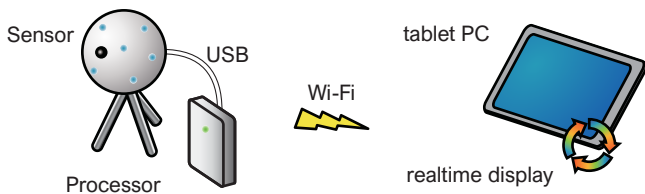

Acoustic Camera On Your Hand

SoundGraphy

Portable and Quick
Noise Sources Identification

Features

- Super Small and Lightweight
- Battery Operation, A/C Power is Not Required
- Easy Connection
- Quick Operation with Tablet PC
- Realtime Noise Source Identification
- Record Data and Post Processing
- Noise Movie Recording Allows to Share Information from "GENBA"

Lightweight and Compact

Applications

Identifying Rattling Noise

Noise Survey in Factory

Verifying Noise Countermeasure

System Configurations

Specifications

Hardware	
Sensor	
Number of Microphones	16
Number of Cameras	1
Number of LED Lights	2
Mounting Screw	1/4-20UNC
Dimensions	diameter: 100 mm
Weight	200 g (without cables)
Processor	
Dimensions	75 mm x 135 mm x 35 mm
Weight	214 g (without batteries)
Power Supply	AA battery x 4 pcs or DC 5V 2A
Communication	Wi-Fi
Complying Standards	IEEE 802.11a/n or g/n
Supported Encryption	WPA2-PSK
Common for both Sensor and Processor	
Operating Temperature	0 to 40 °C
Operating Humidity	90% or lower, without condensation
Software	
Sound Pressure Level Display	Bandwidth: 1/1, 1/3, 1/6, 1/9 or 1/12 octave band Frequency range: 100 to 8,000 Hz and Over All (OA)
Noise Source Identification Colormap Display	NSI Method: Beamforming Bandwidth: 1/1 or 1/3 octave band Frequency range: 1,000 to 4,000 Hz (1/1 octave band) 630 to 5,000 Hz (1/3 octave band)
Frequency Weighting	A, C, or Z
Time Weighting	0.05 to 20 s 0.125 s (Fast) and 1.0 s (Slow) is included
Time Resolution	8 frames / s
Languages	Japanese or English
Recording Time	32 s for each session
Supported Exporting File Formats	Still pictures: JPEG Movie: MP4 (Android) AVI (Windows)
Operating Systems	Android 5.1 to 7.0 or Windows 7, 10