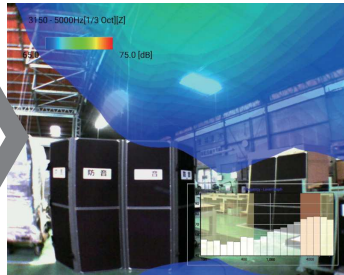

Lightweight and Compact

Applications

Identifying Rattling Noise

Noise Survey in Factory

Verifying Noise Countermeasure

System Configurations

Specifications

Hardware	
Sensor	
Number of Microphones	16
Number of Cameras	1
Number of LED Lights	2
Mounting Screw	1/4-20UNC
Dimensions	diameter: 100 mm
Weight	200 g (without cables)
Processor	
Dimensions	75 mm x 135 mm x 35 mm
Weight	214 g (without batteries)
Power Supply	AA battery x 4 pcs or DC 5V 2A
Communication	Wi-Fi
Complying Standards	IEEE 802.11a/n or g/n
Supported Encryption	WPA2-PSK
Common for both Sensor and Processor	
Operating Temperature	0 to 40 °C
Operating Humidity	90% or lower, without condensation
Software	
Sound Pressure Level Display	Bandwidth: 1/1, 1/3, 1/6, 1/9 or 1/12 octave band Frequency range: 100 to 8,000 Hz and Over All (OA)
Noise Source Identification Colormap Display	NSI Method: Beamforming Bandwidth: 1/1 or 1/3 octave band Frequency range: 1,000 to 4,000 Hz (1/1 octave band) 630 to 5,000 Hz (1/3 octave band)
Frequency Weighting	A, C, or Z
Time Weighting	0.05 to 20 s 0.125 s (Fast) and 1.0 s (Slow) is included
Time Resolution	8 frames / s
Languages	Japanese or English
Recording Time	32 s for each session
Supported Exporting File Formats	Still pictures: JPEG Movie: MP4 (Android) AVI (Windows)
Operating Systems	Android 5.1 to 7.0 or Windows 7, 10