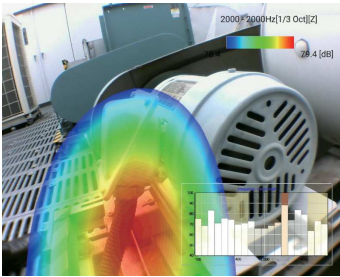

Acoustic Camera On Your Hand

SoundGraphy

Portable and Quick
Noise Sources Identification

Features

- Super Small and Lightweight
- Battery Operation, A/C Power is Not Required
- Easy Connection
- Quick Operation with Tablet PC
- Realtime Noise Source Identification
- Record Data and Post Processing
- Noise Movie Recording Allows to Share Information from "GENBA"

Lightweight and Compact

Applications

Identifying Rattling Noise

Noise Survey in Factory

Verifying Noise Countermeasure

System Configurations

Specifications

Hardware	
Sensor	
Number of Microphones	16
Number of Cameras	1
Number of LED Lights	2
Mounting Screw	1/4-20UNC
Dimensions	diameter: 100 mm
Weight	200 g (without cables)
Processor	
Dimensions	75 mm x 135 mm x 35 mm
Weight	214 g (without batteries)
Power Supply	AA battery x 4 pcs or DC 5V 2A
Communication	Wi-Fi
Complying Standards	IEEE 802.11a/n or g/n
Supported Encryption	WPA2-PSK
Common for both Sensor and Processor	
Operating Temperature	0 to 40 °C
Operating Humidity	90% or lower, without condensation
Software	
Sound Pressure Level Display	Bandwidth: 1/1, 1/3, 1/6, 1/9 or 1/12 octave band Frequency range: 100 to 8,000 Hz and Over All (OA)
Noise Source Identification Colormap Display	NSI Method: Beamforming Bandwidth: 1/1 or 1/3 octave band Frequency range: 1,000 to 4,000 Hz (1/1 octave band) 630 to 5,000 Hz (1/3 octave band)
Frequency Weighting	A, C, or Z
Time Weighting	0.05 to 20 s 0.125 s (Fast) and 1.0 s (Slow) is included
Time Resolution	8 frames / s
Languages	Japanese or English
Recording Time	32 s for each session
Supported Exporting File Formats	Still pictures: JPEG Movie: MP4 (Android) AVI (Windows)
Operating Systems	Android 5.1 to 7.0 or Windows 7, 10