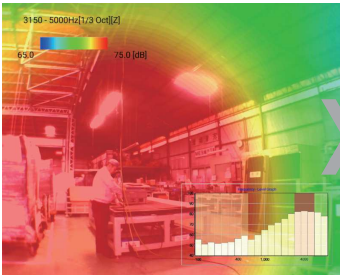

Lightweight and Compact

Applications

Identifying Rattling Noise

Noise Survey in Factory

Verifying Noise Countermeasure

System Configurations

Specifications

Hardware	
Sensor	
Number of Microphones	16
Number of Cameras	1
Number of LED Lights	2
Mounting Screw	1/4-20UNC
Dimensions	diameter: 100 mm
Weight	200 g (without cables)
Processor	
Dimensions	75 mm x 135 mm x 35 mm
Weight	214 g (without batteries)
Power Supply	AA battery x 4 pcs or DC 5V 2A
Communication	Wi-Fi
Complying Standards	IEEE 802.11a/n or g/n
Supported Encryption	WPA2-PSK
Common for both Sensor and Processor	
Operating Temperature	0 to 40 °C
Operating Humidity	90% or lower, without condensation
Software	
Sound Pressure Level Display	Bandwidth: 1/1, 1/3, 1/6, 1/9 or 1/12 octave band Frequency range: 100 to 8,000 Hz and Over All (OA)
Noise Source Identification Colormap Display	NSI Method: Beamforming Bandwidth: 1/1 or 1/3 octave band Frequency range: 1,000 to 4,000 Hz (1/1 octave band) 630 to 5,000 Hz (1/3 octave band)
Frequency Weighting	A, C, or Z
Time Weighting	0.05 to 20 s 0.125 s (Fast) and 1.0 s (Slow) is included
Time Resolution	8 frames / s
Languages	Japanese or English
Recording Time	32 s for each session
Supported Exporting File Formats	Still pictures: JPEG Movie: MP4 (Android) AVI (Windows)
Operating Systems	Android 5.1 to 7.0 or Windows 7, 10